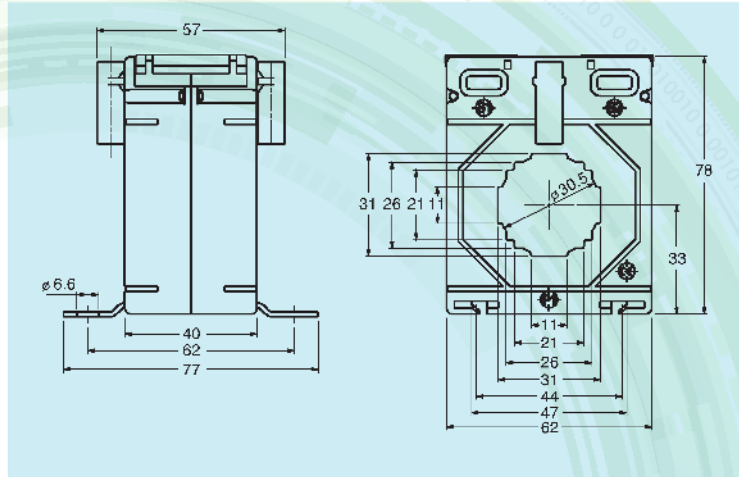

AHCT Moulded Case Current Transformers Metering Grade

AHCT-4

CODE	RATIO	CLASS	VA
AHCT-4	150/5A	0.5S	1.5
AHCT-4	200/5A	0.5S	2.5
AHCT-4	300/5A	0.5S	2.5
AHCT-4	400/5A	0.5S	5
AHCT-4	600/5A	0.5S	5
AHCT-4	800/5A	0.5S	5

AHCT-6

CODE	RATIO	CLASS	VA
AHCT-6	300/5	0.5S	1.5
AHCT-6	400/5	0.5S	2.5
AHCT-6	500/5	0.5S	2.5
AHCT-6	600/5	0.5S	5
AHCT-6	750/5	0.5S	5
AHCT-6	800/5	0.5S	7.5
AHCT-6	1000/5	0.5S	10
AHCT-6	1200/5	0.5S	10
AHCT-6	1250/5	0.5S	10
AHCT-6	1500/5	0.5S	10
AHCT-6	1600/5	0.5S	10