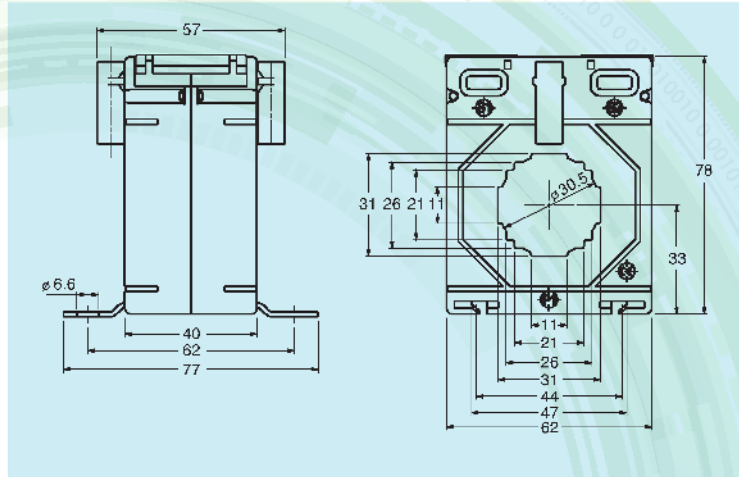

# AHCT Moulded Case Current Transformers Metering Grade

### AHCT-4

CODE	RATIO	CLASS	VA
AHCT-4	150/5A	0.5S	1.5
AHCT-4	200/5A	0.5S	2.5
AHCT-4	300/5A	0.5S	2.5
AHCT-4	400/5A	0.5S	5
AHCT-4	600/5A	0.5S	5
AHCT-4	800/5A	0.5S	5

### AHCT-6

CODE	RATIO	CLASS	VA
AHCT-6	300/5	0.5S	1.5
AHCT-6	400/5	0.5S	2.5
AHCT-6	500/5	0.5S	2.5
AHCT-6	600/5	0.5S	5
AHCT-6	750/5	0.5S	5
AHCT-6	800/5	0.5S	7.5
AHCT-6	1000/5	0.5S	10
AHCT-6	1200/5	0.5S	10
AHCT-6	1250/5	0.5S	10
AHCT-6	1500/5	0.5S	10
AHCT-6	1600/5	0.5S	10